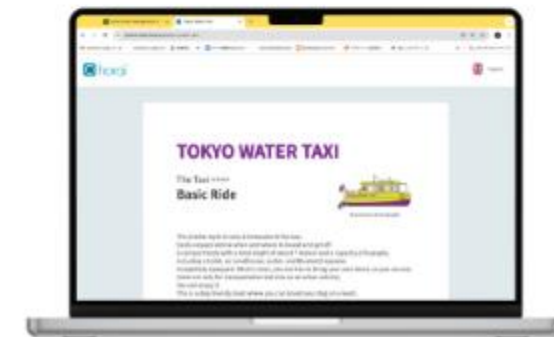

Horai Console

Self-driving shuttle
for tourists and locals

Luxury boats to
enhance waterfront
land values

Next...our products→

A Comprehensive People Flow Management Platform for Urban Innovation *by scheme verge, Inc.*

Digitizing Town Services:
Horai Web

Your Town Guide & Voucher:
Horai App

City OS Connected Signage:
Horai Smart Town Board

Horai Town Guides - Enhanced Urban Experiences

- **Application for Urban OS & Building OS**
 - Digitize town experience in exploring & using hot spots, amenities, mobilities, vouchers, memberships, etc.
 - Accessible via multi-channel like mobiles, digital signage, and transit ads.
- **AI-powered Recommendations**
 - Uses people flow, congestion, weather, SNS posts data, etc to suggest the best options in real time.

Horai Console - Digitized & Data-driven Management

- **An online town management platform**
 - Linked with Horai App / Web.
 - Can also be seamlessly integrated into your city's official app
- **Empowering urban services with flexible payment methods management**
 - From one shot to monthly subscription
 - For the management of various services, enhancing overall urban service integration.
 - Such as membership-based facilities, shuttle services.