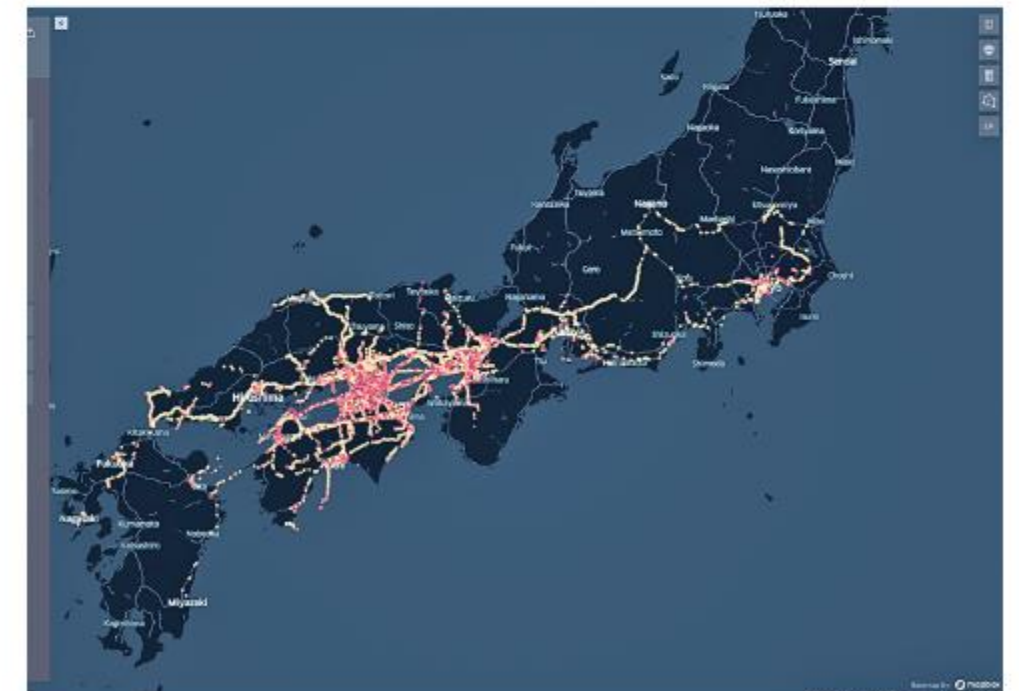

Horai Console - Digitized & Data-driven Management

- **An online town management platform**
  - Linked with Horai App / Web.
  - Can also be seamlessly integrated into your city's official app
- **Empowering urban services with flexible payment methods management**
  - From one shot to monthly subscription
  - For the management of various services, enhancing overall urban service integration.
  - Such as membership-based facilities, shuttle services.