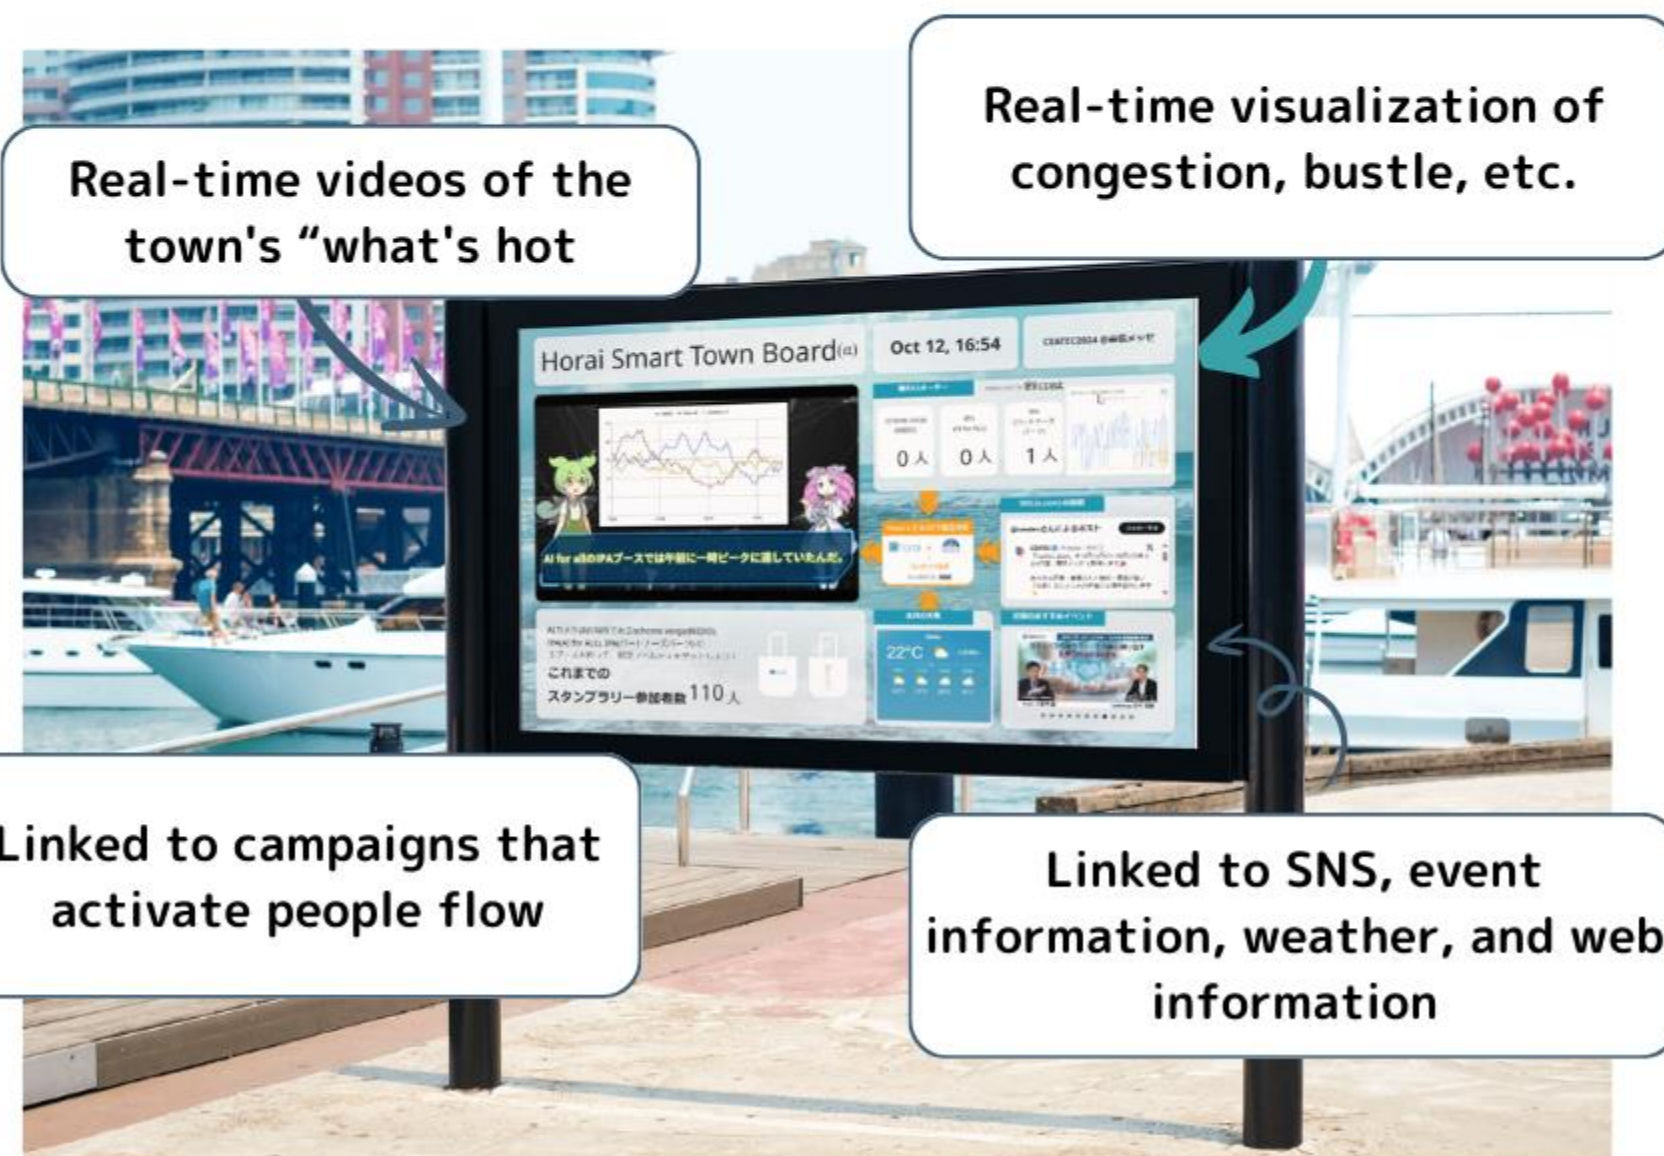

Horai Console - Digitized & Data-driven Management

- **An online town management platform**
 - Linked with Horai App / Web.
 - Can also be seamlessly integrated into your city's official app
- **Empowering urban services with flexible payment methods management**
 - From one shot to monthly subscription
 - For the management of various services, enhancing overall urban service integration.
 - Such as membership-based facilities, shuttle services.

Horai Smart Signage - Dynamic Connected Experiences

Real-time and place-specific video recommendations powered by AI

- Developed through a project of NEDO (a national R&D agency by METI)

Horai Smart Signage - Dynamic Connected Experiences

Real-time and place-specific video recommendations powered by AI

- Developed through a project of NEDO (a national R&D agency by METI)

Transform Urban Operations and Management with "Horai"

- **Not only sensors or analyzer, but also the actuator**
 - Horai doesn't stop at analysis—it translates insights into real-world actions to improve urban operations.
- **Integrated Data from Multiple Systems**
 - Combines data from urban OS, building OS, buildings, infrastructure, and transportations for comprehensive insights.
- **Automated Town Management**
 - Enables automated decision-making, eliminating the need for manual input from analysts or planners, ensuring continuous urban optimization.