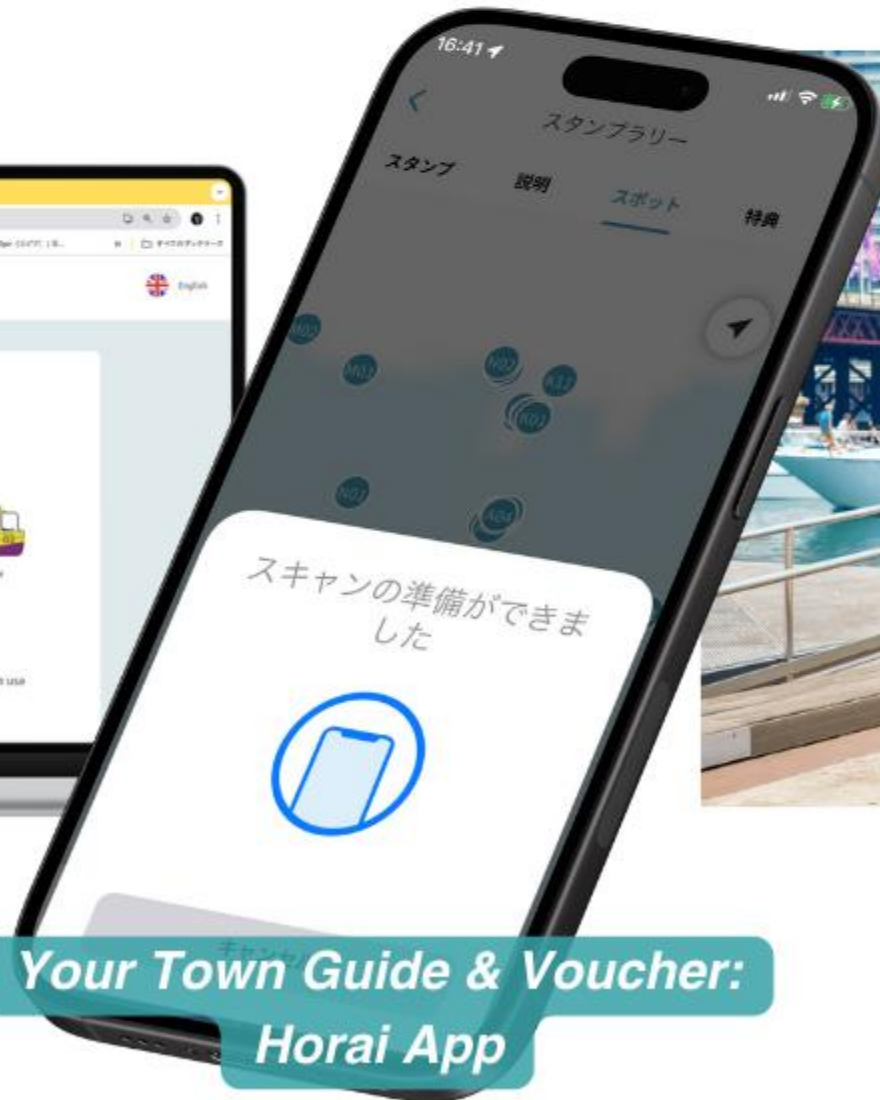

Horai Console

Self-driving shuttle
for tourists and locals

Luxury boats to
enhance waterfront
land values

Next...our products→

A Comprehensive People Flow Management Platform for Urban Innovation *by scheme verge, Inc.*

Digitizing Town Services:
Horai Web

Your Town Guide & Voucher:
Horai App

City OS Connected Signage:
Horai Smart Town Board

Horai Town Guides - Enhanced Urban Experiences

- **Application for Urban OS & Building OS**
 - Digitize town experience in exploring & using hot spots, amenities, mobilities, vouchers, memberships, etc.
 - Accessible via multi-channel like mobiles, digital signage, and transit ads.
- **AI-powered Recommendations**
 - Uses people flow, congestion, weather, SNS posts data, etc to suggest the best options in real time.