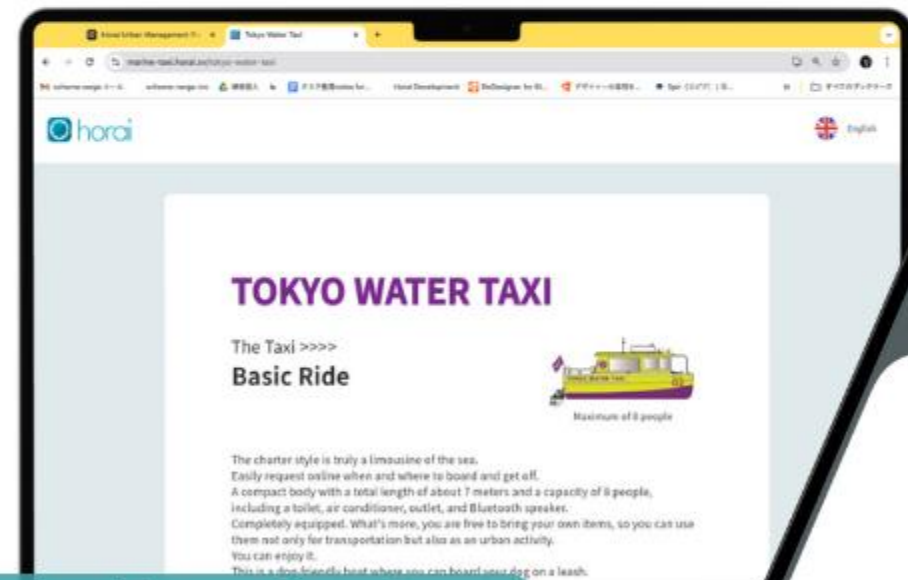

Horai Console

Self-driving shuttle
for tourists and locals

Luxury boats to
enhance waterfront
land values

Next...our products→

A Comprehensive People Flow Management Platform for Urban Innovation *by scheme verge, Inc.*

Digitizing Town Services:
Horai Web

Your Town Guide & Voucher:
Horai App

City OS Connected Signage:
Horai Smart Town Board

Horai Town Guides - Enhanced Urban Experiences

- **Application for Urban OS & Building OS**
 - Digitize town experience in exploring & using hot spots, amenities, mobilities, vouchers, memberships, etc.
 - Accessible via multi-channel like mobiles, digital signage, and transit ads.
- **AI-powered Recommendations**
 - Uses people flow, congestion, weather, SNS posts data, etc to suggest the best options in real time.