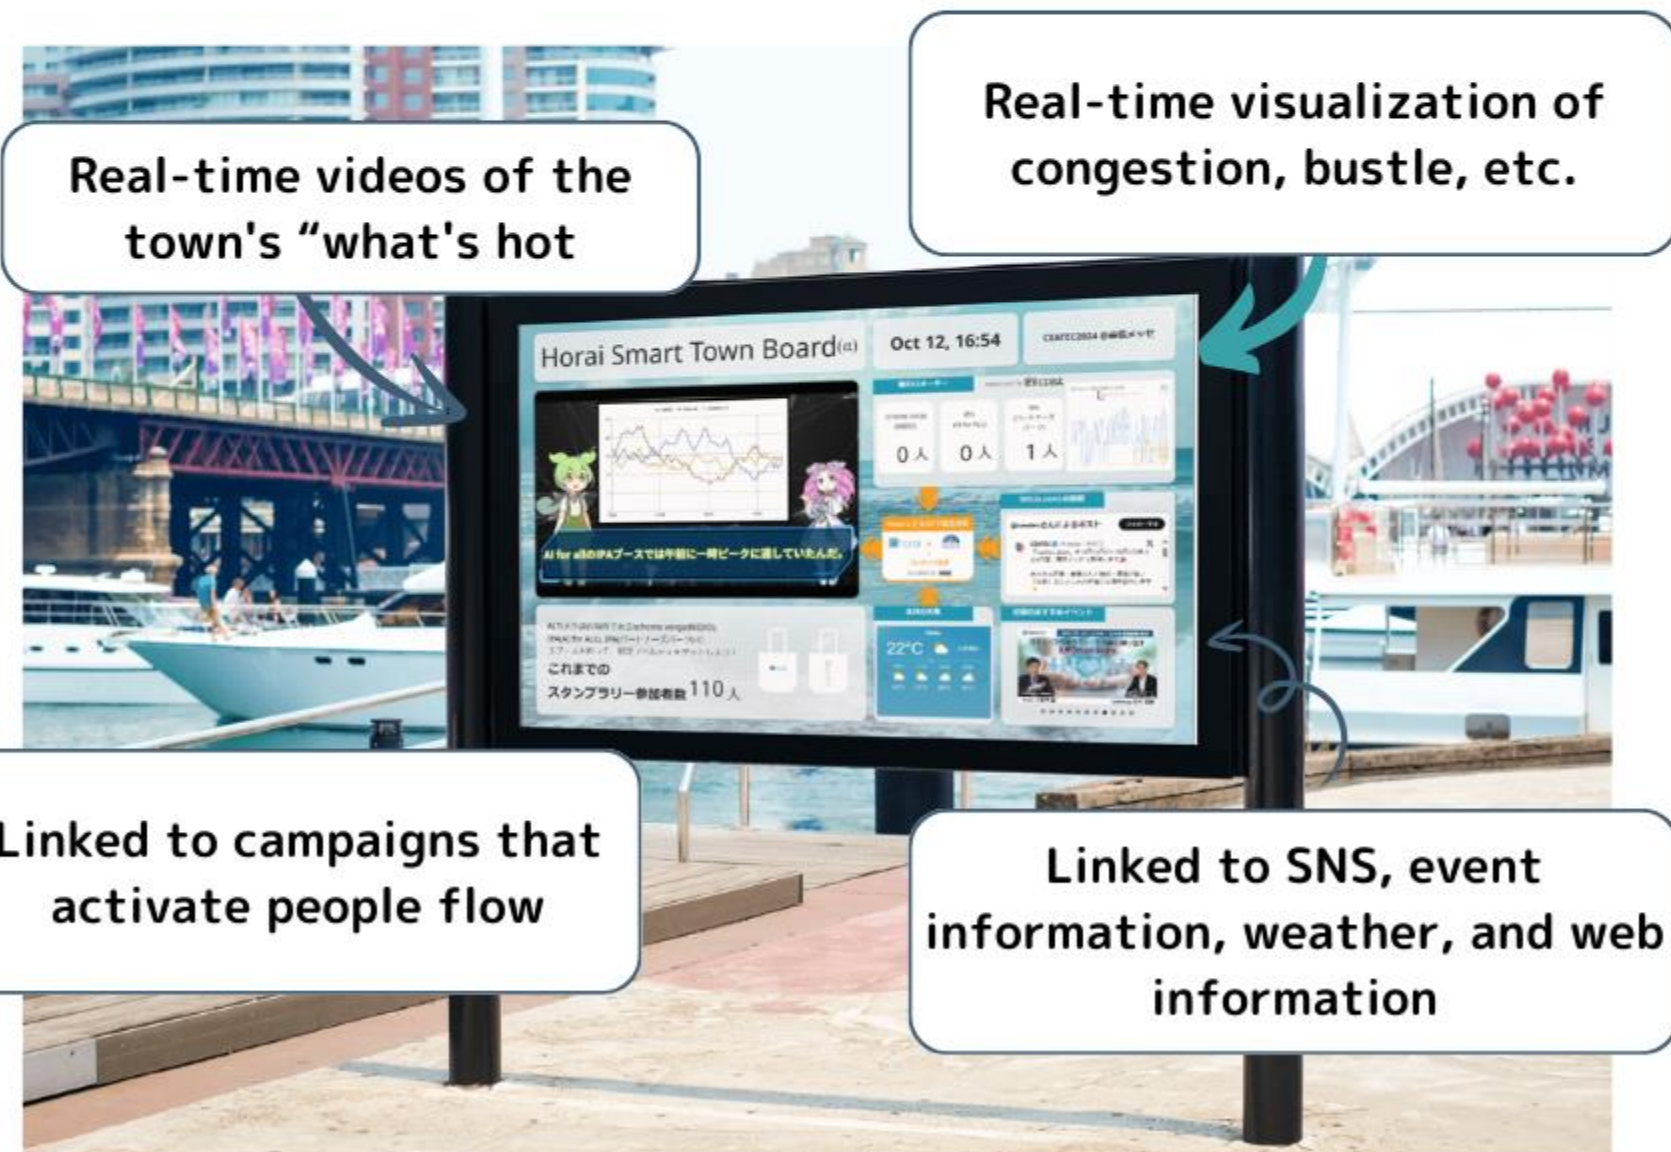

Digitizing Town Services:
Horai Web

Your Town Guide & Voucher:
Horai App

City OS Connected Signage:
Horai Smart Town Board

Horai Town Guides - Enhanced Urban Experiences

- **Application for Urban OS & Building OS**
 - Digitize town experience in exploring & using hot spots, amenities, mobilities, vouchers, memberships, etc.
 - Accessible via multi-channel like mobiles, digital signage, and transit ads.
- **AI-powered Recommendations**
 - Uses people flow, congestion, weather, SNS posts data, etc to suggest the best options in real time.

Horai Console - Digitized & Data-driven Management

- **An online town management platform**
 - Linked with Horai App / Web.
 - Can also be seamlessly integrated into your city's official app
- **Empowering urban services with flexible payment methods management**
 - From one shot to monthly subscription
 - For the management of various services, enhancing overall urban service integration.
 - Such as membership-based facilities, shuttle services.

Horai Smart Signage - Dynamic Connected Experiences

Real-time and place-specific video recommendations powered by AI

- Developed through a project of NEDO (a national R&D agency by METI)

Horai Smart Signage - Dynamic Connected Experiences

Real-time and place-specific video recommendations powered by AI

- Developed through a project of NEDO (a national R&D agency by METI)

Transform Urban Operations and Management with "Horai"

- **Not only sensors or analyzer, but also the actuator**
 - Horai doesn't stop at analysis—it translates insights into real-world actions to improve urban operations.
- **Integrated Data from Multiple Systems**
 - Combines data from urban OS, building OS, buildings, infrastructure, and transportations for comprehensive insights.
- **Automated Town Management**
 - Enables automated decision-making, eliminating the need for manual input from analysts or planners, ensuring continuous urban optimization.